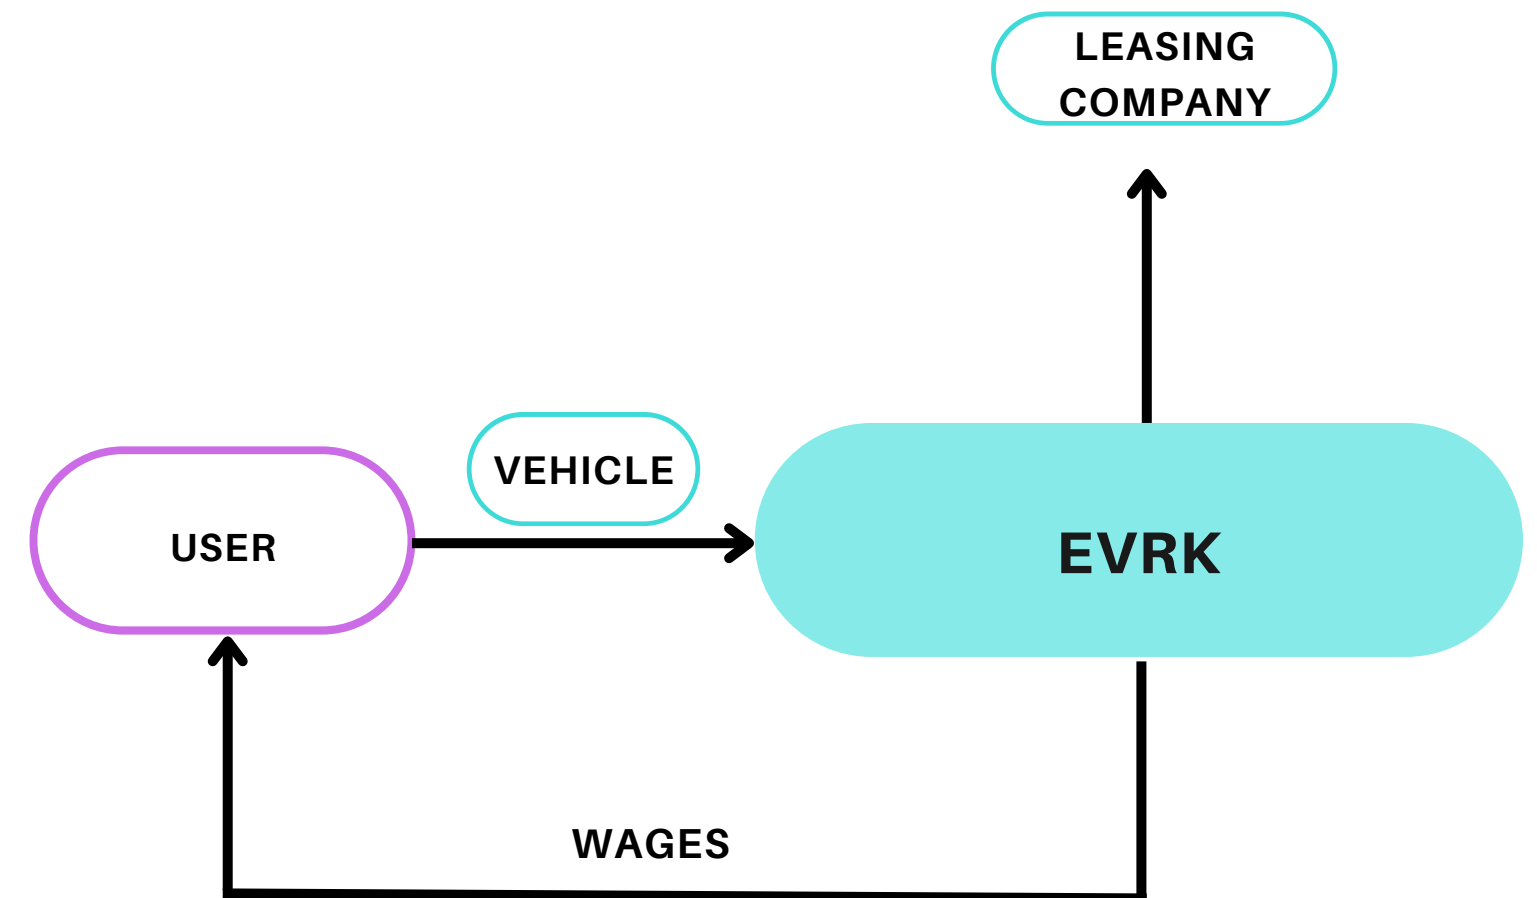

EVZEE

**E VAAHAN ROJGAR KENDRA
(EVRK)**

DARWYN

CONCEPT

Any one 18 or above looking for daily employment can walk-in to our centre, verify their identity and get access to electric vehicles that can be used for delivery, logistics or services.

User completes his daily shift of 6-8 hours and returns the vehicle to collect their wages.

INDIA MISSION

FLOW

ONBOARDING

- User registers with EVRK
- Aadhar verification is done via OTP
- Deposit of Rs. 1000 is collected for high risk candidates.
- Vehicle is given to user for delivery operations

USE

- On returning vehicle to EVRK deposit is returned to user along with earning for delivery completed
- 5% of revenue is shared with AMC
- 10% of revenue is taken by EVRK for management & op costs
- EVRK Pays leasing company for lease cost of vehicles